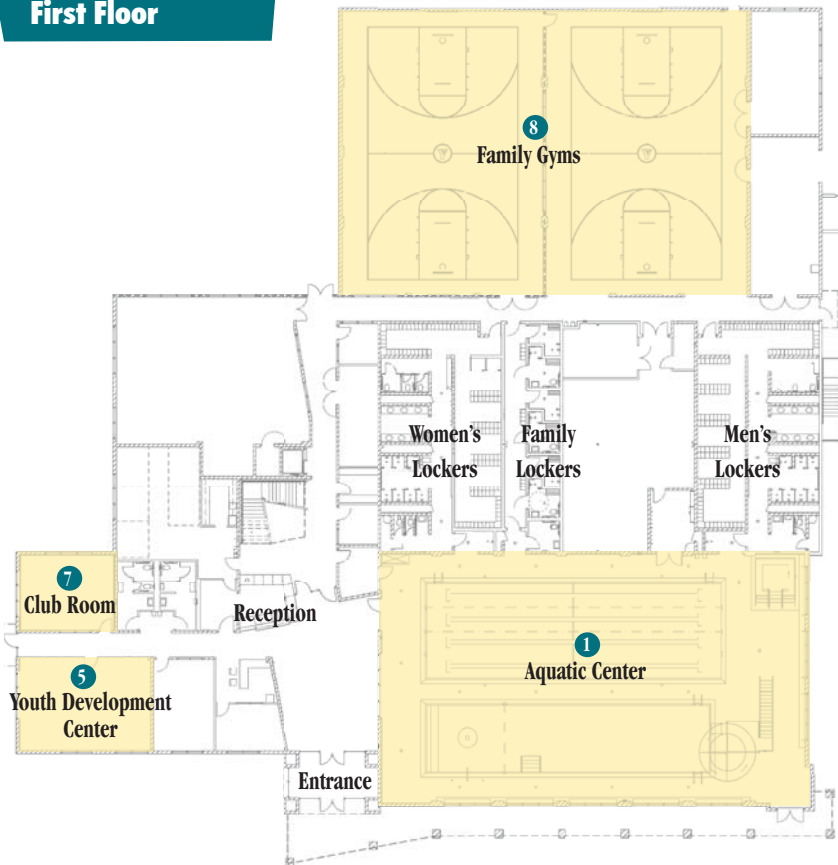

It's All About Community!

Capital Campaign

First Floor

Second Floor

Coal Creek YMCA Facility Features

- 49,000-square-foot **comprehensive facility** located on Newcastle Road (I-405 Coal Creek exit)
- Two-level, **fully accessible building** with open and welcoming floor plan
- **Aquatic Center** featuring two pools for lap swimming, aquatic classes and youth and older adult programs **1**
- **Dynamic Family Center** for children and families to interact together **2**
- **Adventure Zone** where kids can engage in physical activity under the care of trained staff **3**
- **Healthy Lifestyle Room** with state-of-the-art equipment and resources to promote wellness **4**
- **Youth Development Center** with safe opportunities for youth and teens to interact with caring adults during out-of-school time **5**
- **Community Kitchen** for celebrations and healthy cooking demonstrations **6**
- **Club room** for community groups and activities **7**
- **Two Family Gyms** for basketball, volleyball and youth sports leagues **8**