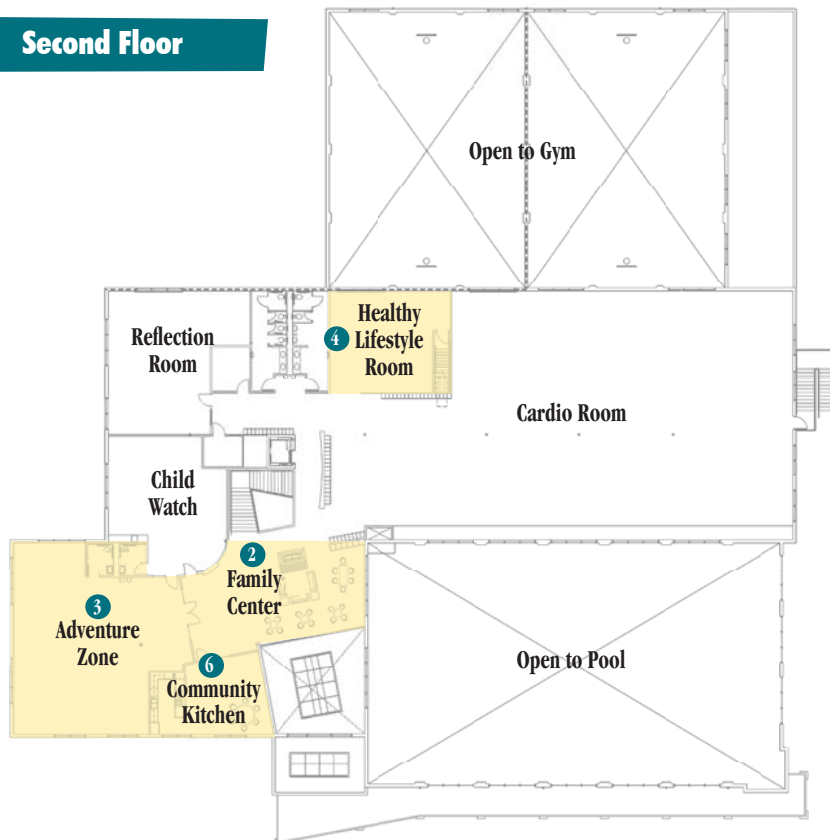

It's All About Community!

Capital Campaign

First Floor

Second Floor

Coal Creek YMCA Facility Features

- 49,000-square-foot **comprehensive facility** located on Newcastle Road (I-405 Coal Creek exit)
- Two-level, **fully accessible building** with open and welcoming floor plan
- **Aquatic Center** featuring two pools for lap swimming, aquatic classes and youth and older adult programs **1**
- **Dynamic Family Center** for children and families to interact together **2**
- **Adventure Zone** where kids can engage in physical activity under the care of trained staff **3**
- **Healthy Lifestyle Room** with state-of-the-art equipment and resources to promote wellness **4**
- **Youth Development Center** with safe opportunities for youth and teens to interact with caring adults during out-of-school time **5**
- **Community Kitchen** for celebrations and healthy cooking demonstrations **6**
- **Club room** for community groups and activities **7**
- **Two Family Gyms** for basketball, volleyball and youth sports leagues **8**